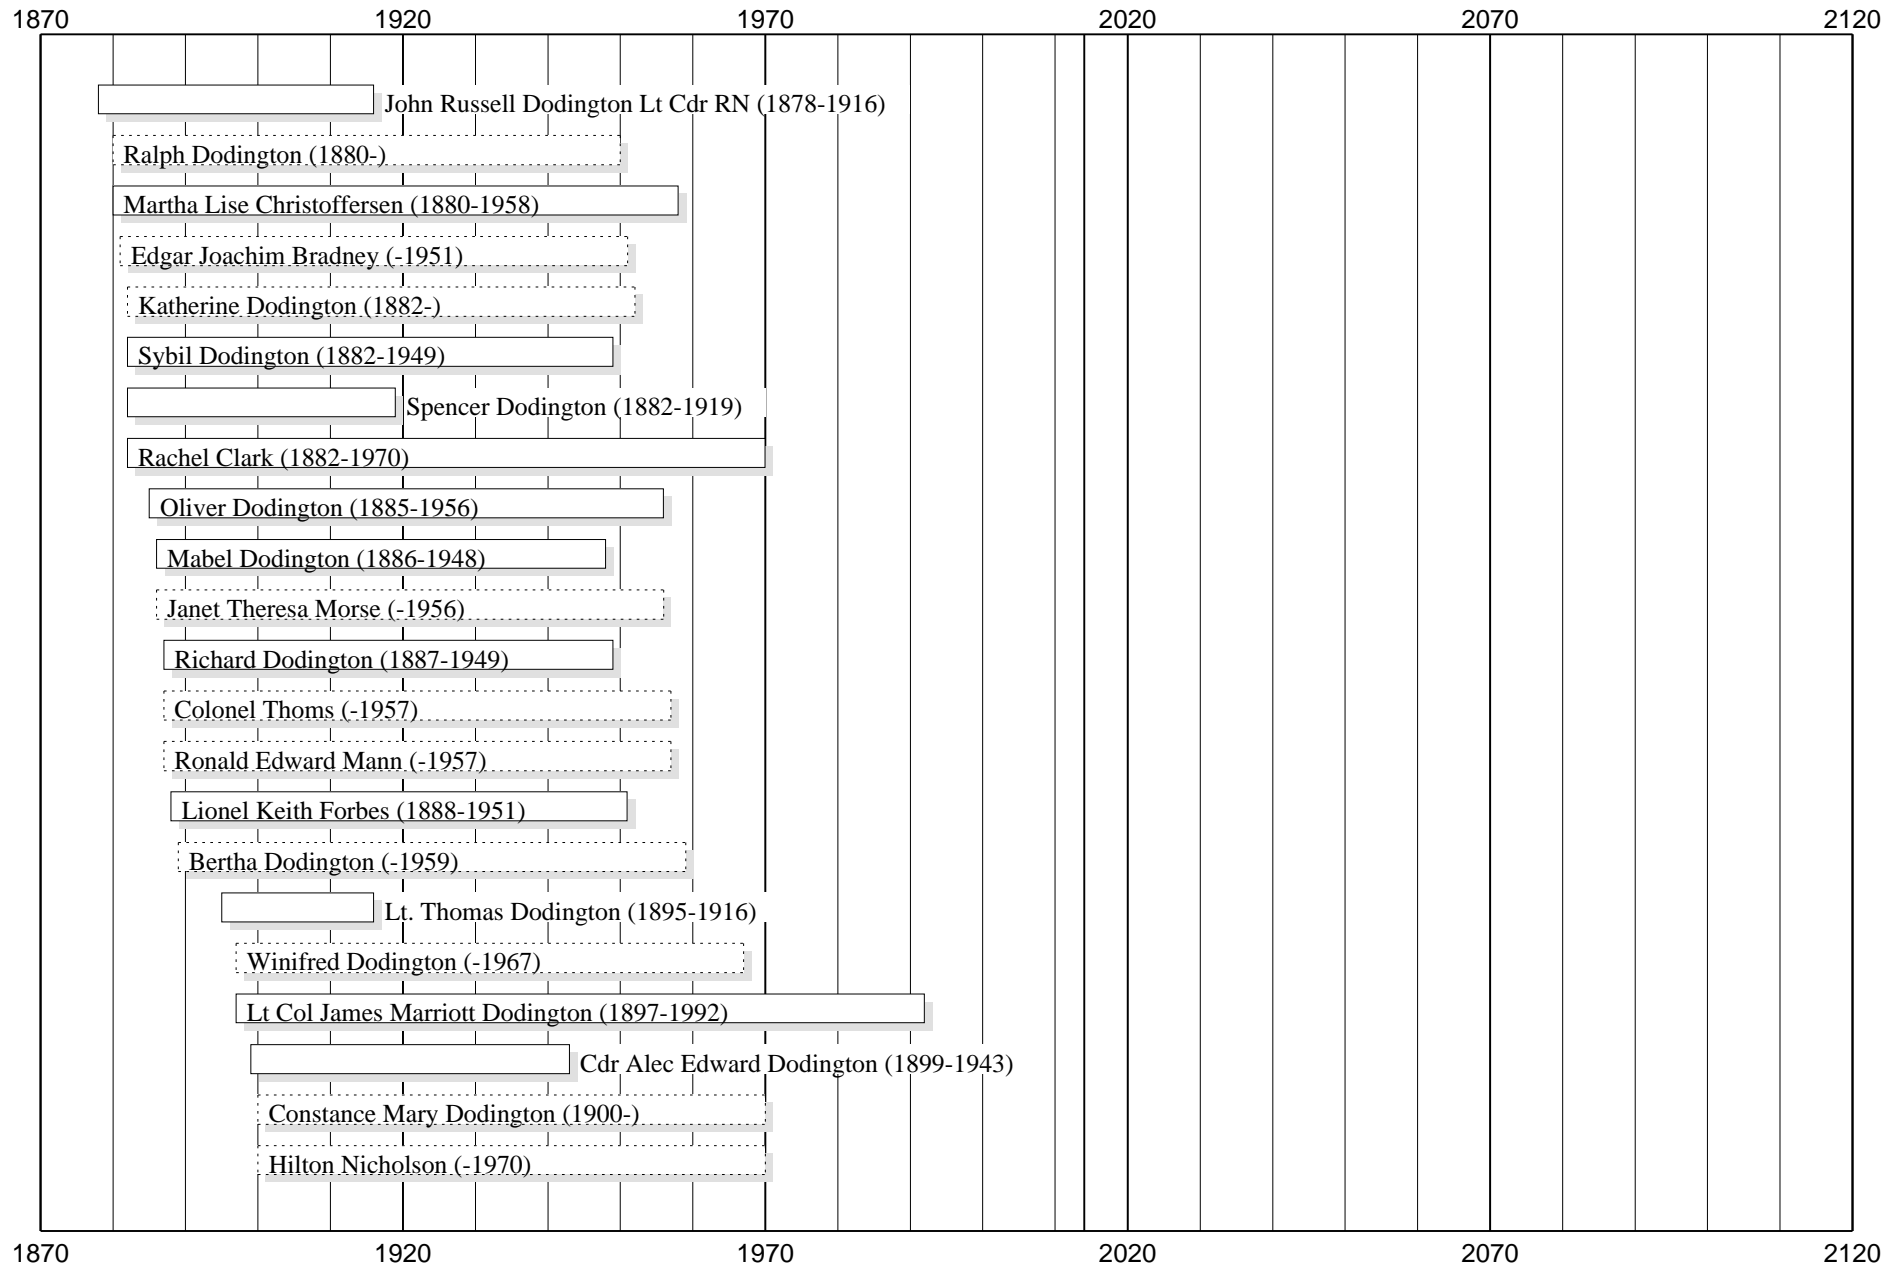

Timeline: Descendants of Adam De Conteville

Estimated Birth or Death

Timeline: Descendants of Adam De Conteville

Estimated Birth or Death

Timeline: Descendants of Adam De Conteville

Estimated Birth or Death

Timeline: Descendants of Adam De Conteville

1900 1950 2000 2050 2100 2150

Estimated Birth or Death

Timeline: Descendants of Adam De Conteville

Estimated Birth or Death

Timeline: Descendants of Adam De Conteville