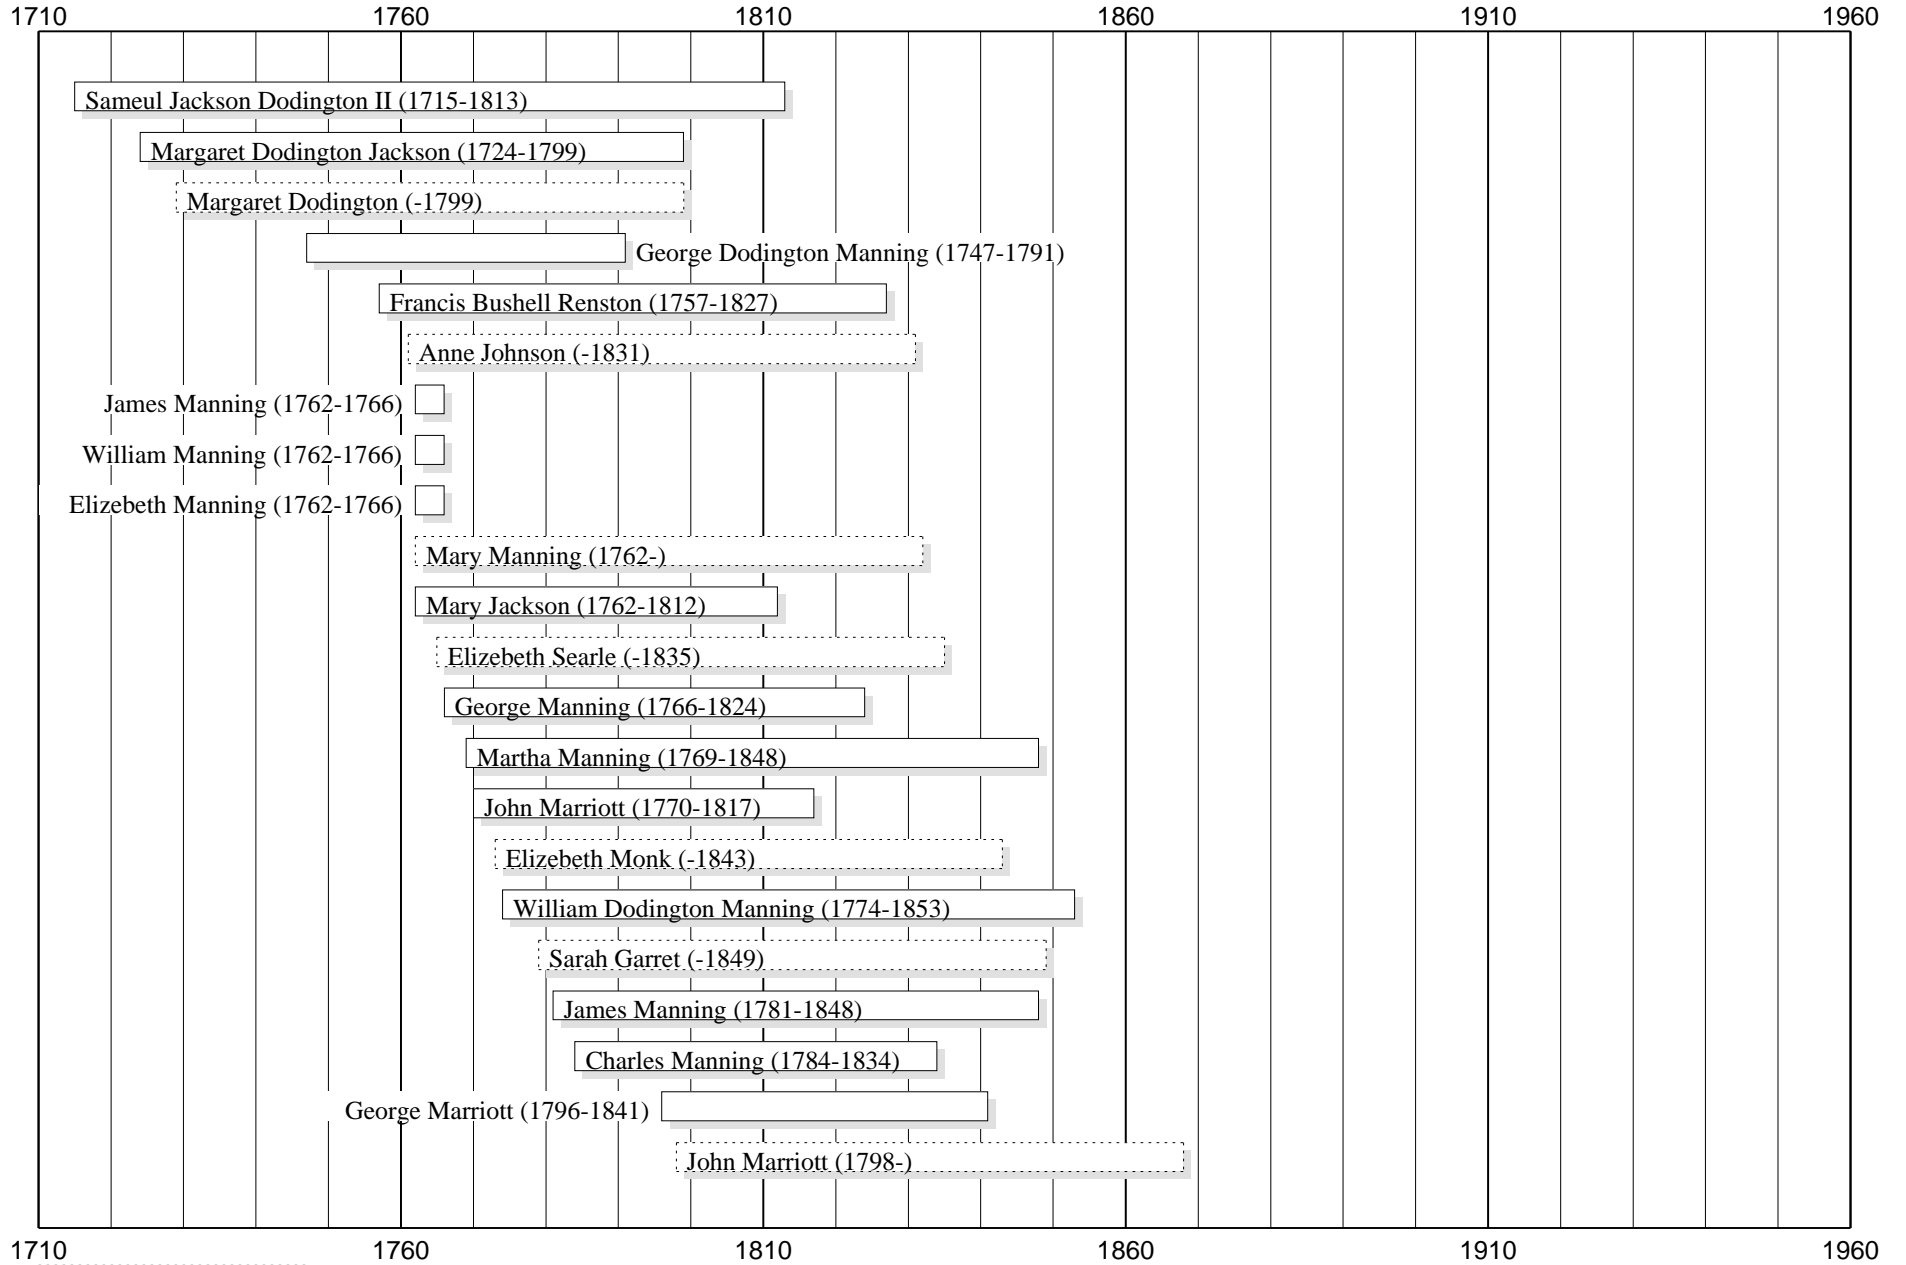

Timeline: Descendants of Adam De Conteville

Estimated Birth or Death

Timeline: Descendants of Adam De Conteville

Estimated Birth or Death

Timeline: Descendants of Adam De Conteville

Estimated Birth or Death

Timeline: Descendants of Adam De Conteville

1900 1950 2000 2050 2100 2150

Estimated Birth or Death

Timeline: Descendants of Adam De Conteville

Estimated Birth or Death

Timeline: Descendants of Adam De Conteville