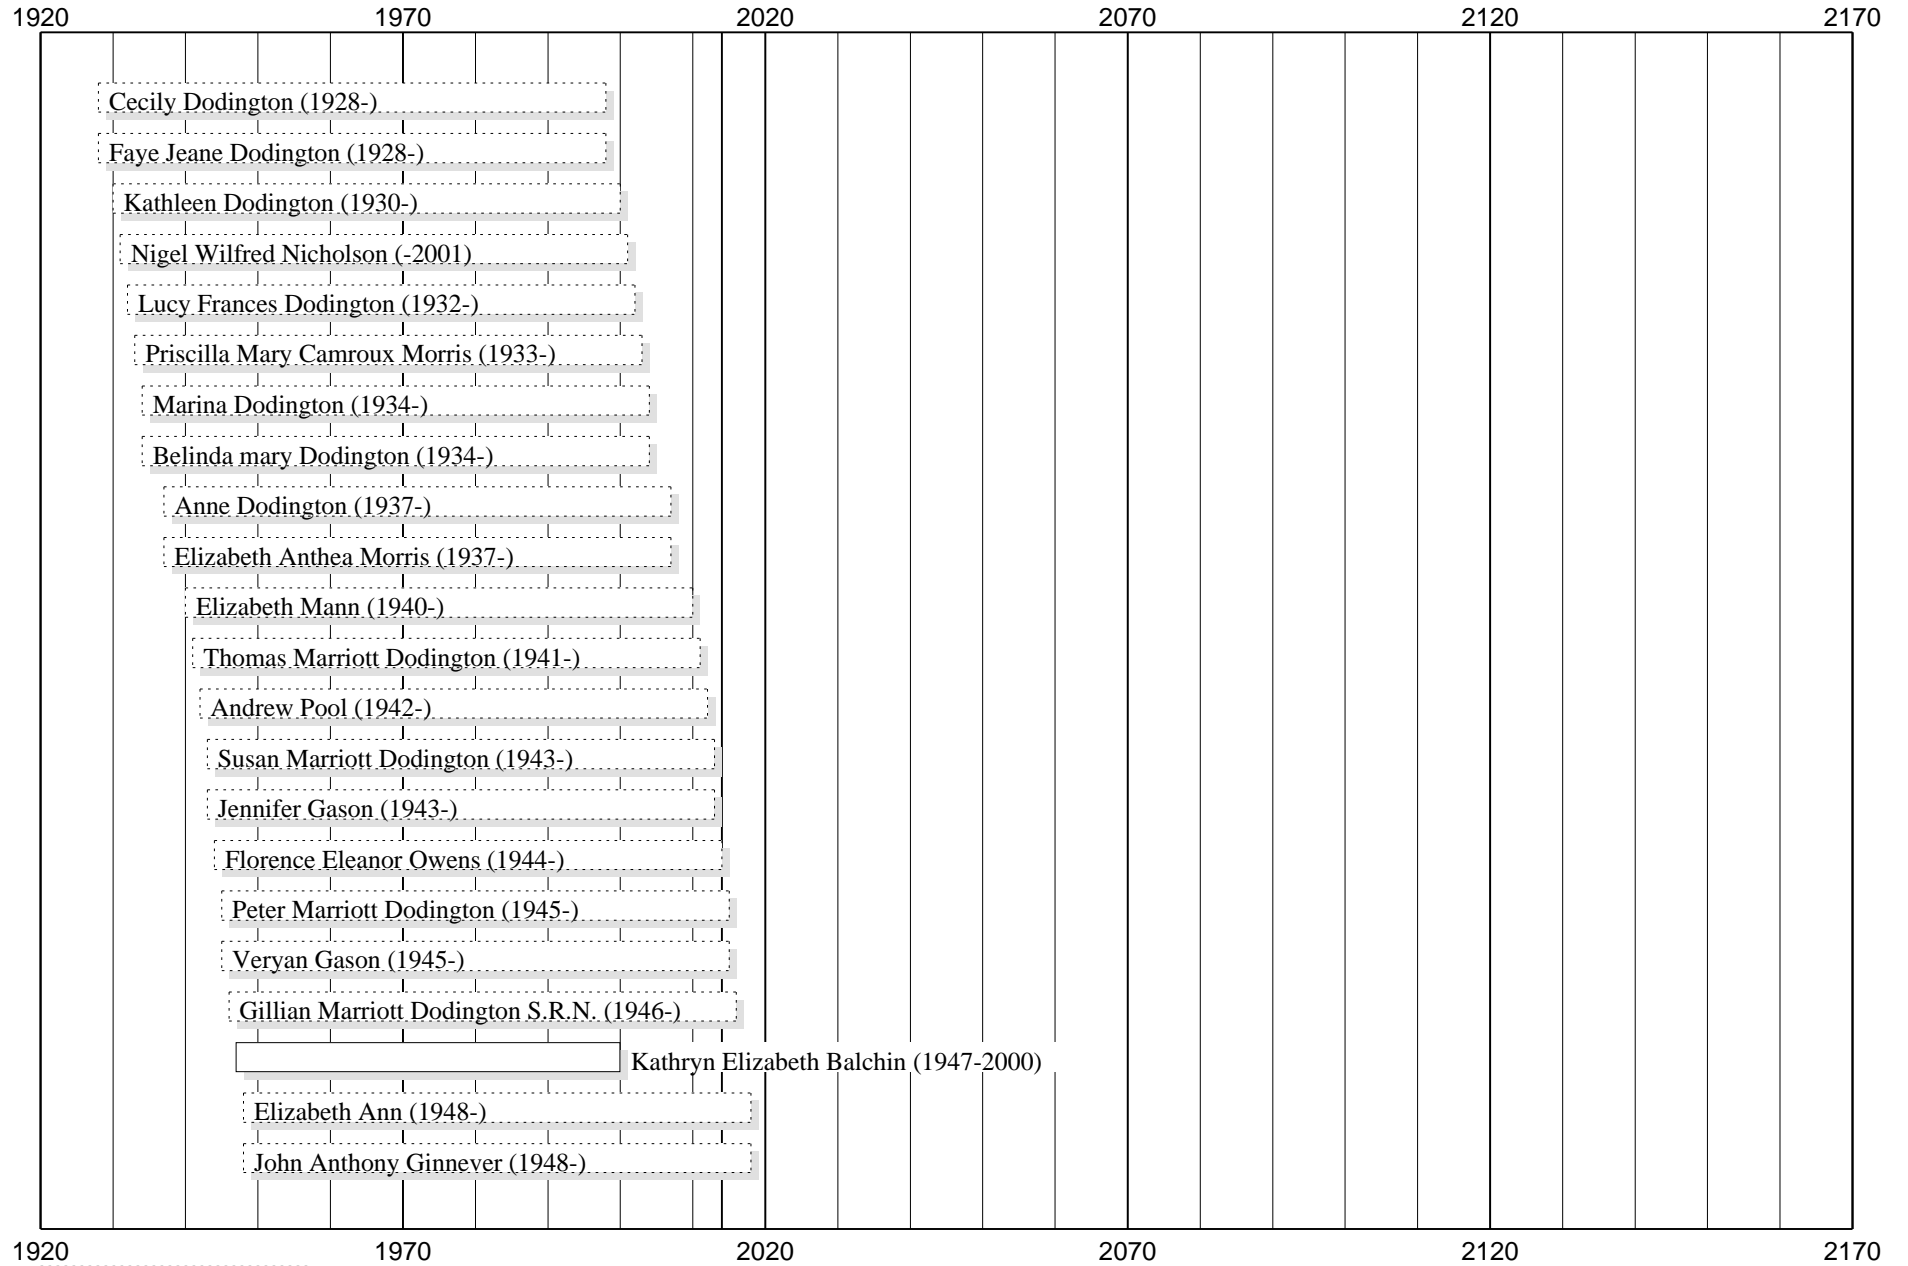

Timeline: Descendants of Adam De Conteville

Estimated Birth or Death

Timeline: Descendants of Adam De Conteville

Estimated Birth or Death

Timeline: Descendants of Adam De Conteville

Estimated Birth or Death

Timeline: Descendants of Adam De Conteville

1900 1950 2000 2050 2100 2150

Estimated Birth or Death

Timeline: Descendants of Adam De Conteville

Estimated Birth or Death

Timeline: Descendants of Adam De Conteville