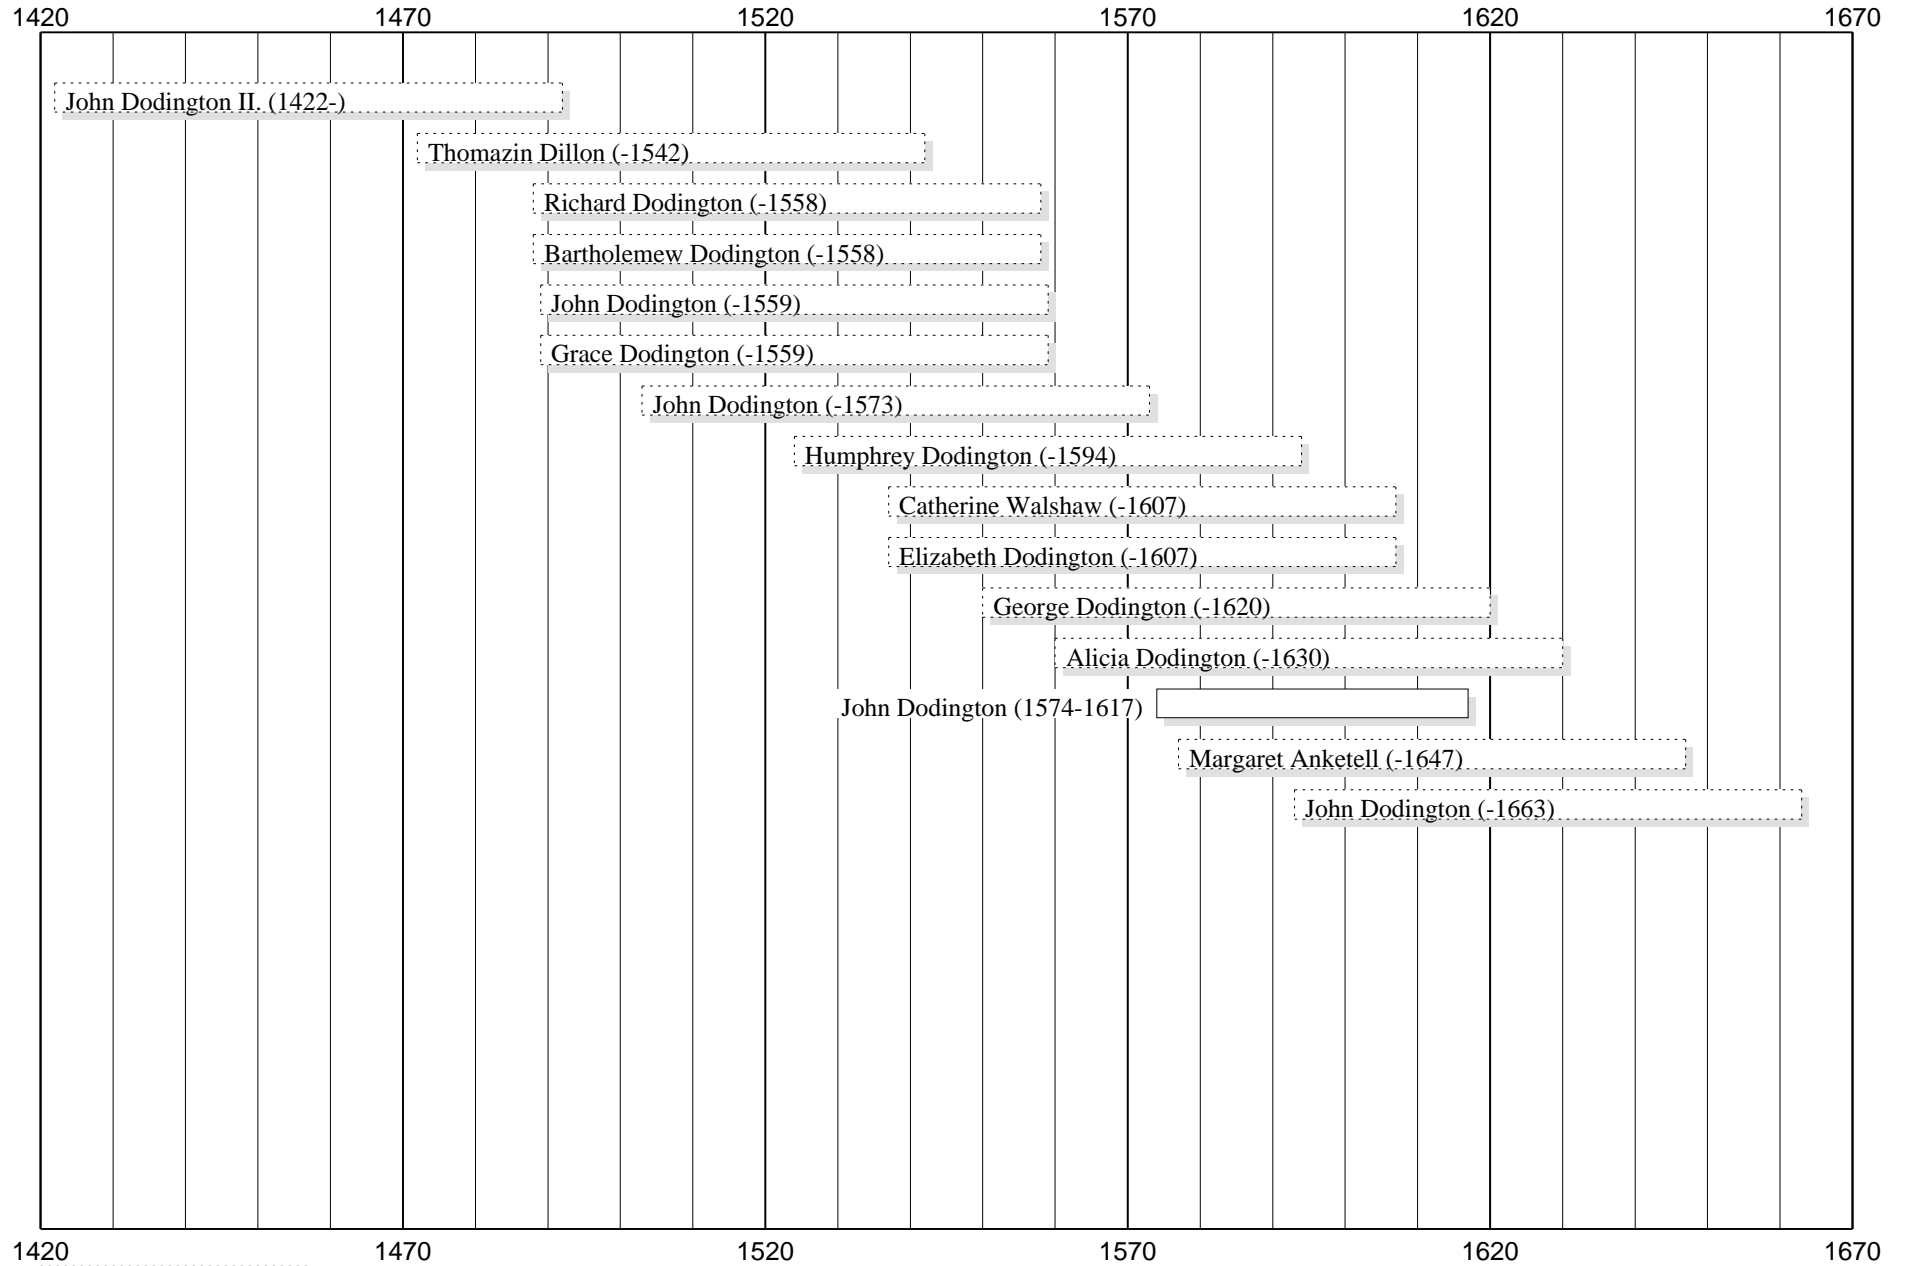

Timeline: Descendants of Adam De Conteville

Estimated Birth or Death

Timeline: Descendants of Adam De Conteville

Estimated Birth or Death

Timeline: Descendants of Adam De Conteville

Estimated Birth or Death

Timeline: Descendants of Adam De Conteville

1900 1950 2000 2050 2100 2150

Estimated Birth or Death

Timeline: Descendants of Adam De Conteville

Estimated Birth or Death

Timeline: Descendants of Adam De Conteville